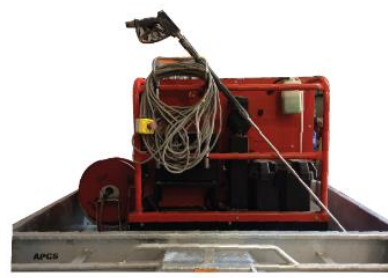

Cold Water

- Ranging from 1650 - 5000 PSI
- Ranging from 12 - 23 litres per minute
- Electric, Petrol & Diesel units available
- Hose, gun, lance & nozzles are all included

Hot Water

- 3000 PSI
- Ranging from 15 - 21 litres per minute
- Electric & Diesel units available
- Temperatures of 90+ degrees
- Hose, gun, lance & nozzles are all included

Specialising heavy duty industrial

Trailer & Skid mounted high power Spitwater pressure cleaners, come fully equipped, so all you need is a water source.

Custom set up

Need a specific length of hose?

Need a certain type of lance?

Hire of equipment

Telescopic Lance

- Reach up to 7m high (24') when fully extended
- Max. 3250 PSI (225 Bar)

Pavement Cleaning

- 20 & 18 inch rotary cleaners available.
- 4000 PSI, max. temp. 90°C
- Max. flow rate 15 L/min